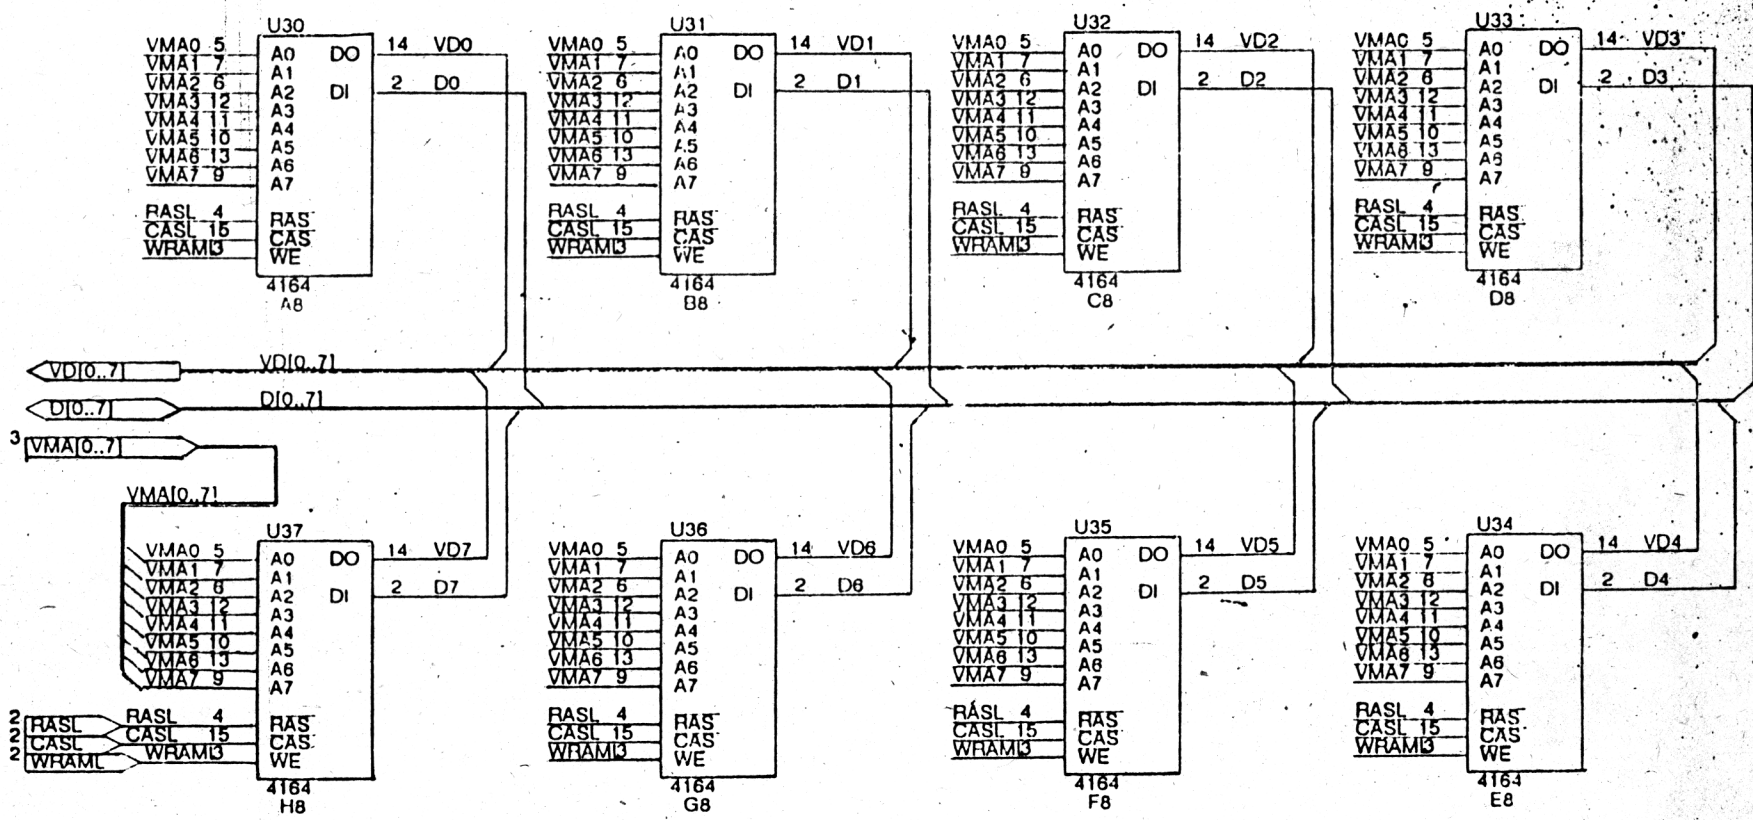

ICE-APME		
Title		
HC90 COUNTERS		
Size	Document Number	REV
A	869 594 934	B
Date:	November 9, 1990	Sheet 4 of 9

ICE-APME		
Title		
HC90 SYNCRO		
Size	Document Number	REV
A	869 594 934	B
Date:	November 9, 1990	Sheet 5 of 9

ICE-APME		RE B
Title		
HC90 RGB		6 of 9
Size	Document Number	
A	869594934	
Date:	November 9, 1990	Sheet

ICE - APME		
Title		
HC90 CLOCKS		
Size	Document Number	REV
A	869 594 934	B
Date:	November 12, 1990	Sheet 7 of 9

ICE-APME		
Title		
HC 90 RAM		
Size	Document Number	REV
A	869 594 934	B
Date:	November 9, 1990	Sheet 8 of 9

ICE - APME		
Title		
HC90 CONNECTORS		
Size	Document Number	REV
A	869 594 934	B
Date:	November 12, 1990	Sheet 9 of 9