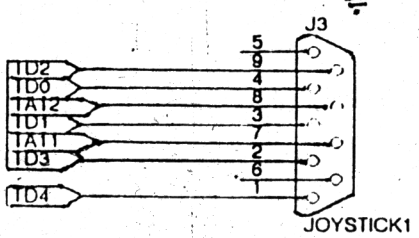

ICE-APME		
Title		
HC90 COUNTERS		
Size	Document Number	REV
A	869 594 934	B
Date:	November 9, 1990	Sheet 4 of 9

ICE-APME		
Title		
HC90 SYNCRO		
Size	Document Number	REV
A	869 594 934	B
Date:	November 9, 1990	Sheet 5 of 9

ICE-APME		RE B
Title		
HC90 RGB		6 of 9
Size	Document Number	
A	869594934	
Date:	November 9, 1990	Sheet

ICE - APME		
Title		
HC90 CLOCKS		
Size	Document Number	REV
A	869 594 934	B
Date:	November 12, 1990	Sheet 7 of 9

ICE-APME		
Title		
HC 90 RAM		
Size	Document Number	REV
A	869 594 934	B
Date:	November 9, 1990	Sheet 8 of 9

ICE - APME		
Title		
HC90 CONNECTORS		
Size	Document Number	REV
A	869 594 934	B
Date:	November 12, 1990	Sheet 9 of 9