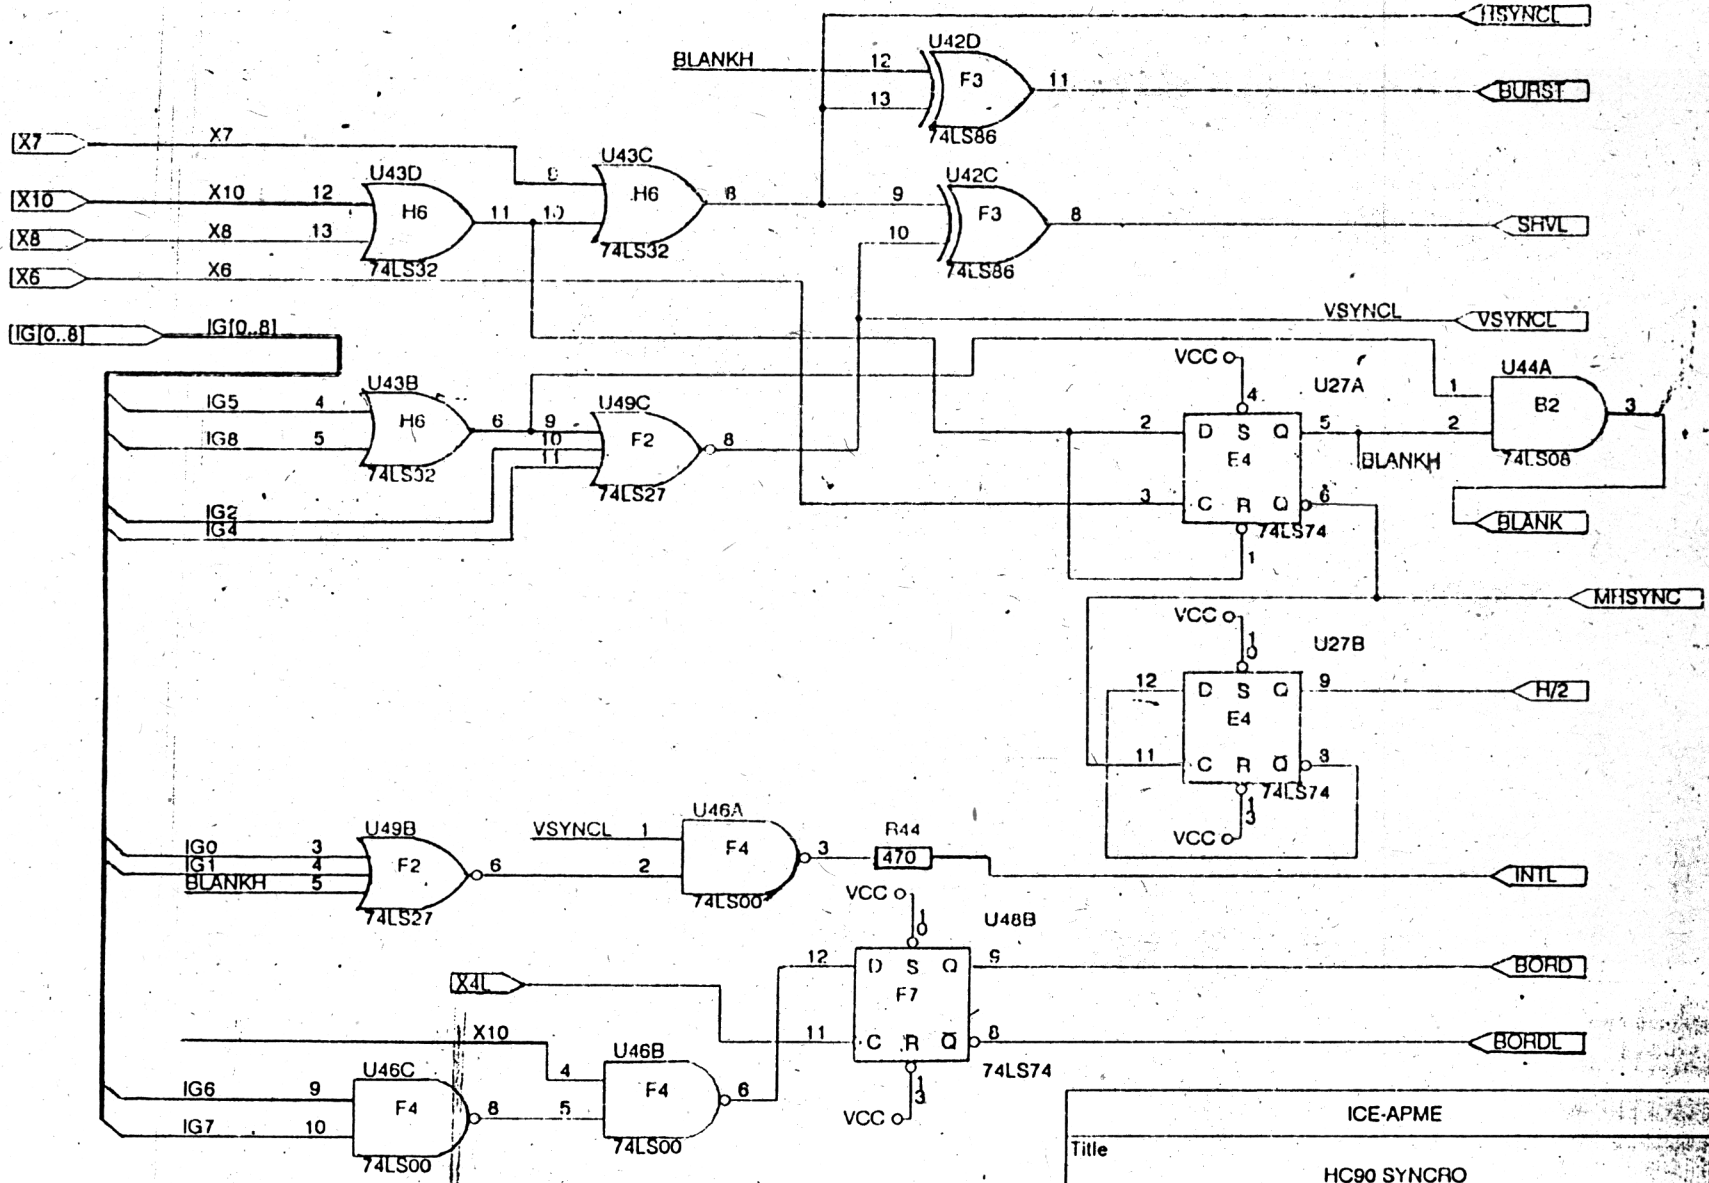

ICE - APME		
Title		
HC90 MEMORY SELECTION		
Size	Document Number	REV
A	869 594 934	B
Date:	November 12, 1990	Sheet 2 of 9

ICE-APME		
Title HC90 ADDRESS MULTIPLEXING		
Size A	Document Number 889 894 934	REV B
Date: November 9, 1990	Sheet 3	of 9

ICE-APME		
Title		
HC90 COUNTERS		
Size	Document Number	REV
A	869 594 934	B
Date:	November 9, 1990	Sheet 4 of 9

ICE-APME		
Title		
HC90 SYNCRO		
Size	Document Number	REV
A	869 594 934	B
Date:	November 9, 1990	Sheet 5 of 9

ICE-APME		RE B
Title		
HC90 RGB		6 of 9
Size	Document Number	
A	869594934	
Date:	November 9, 1990	Sheet

ICE - APME		
Title		
HC90 CLOCKS		
Size	Document Number	REV
A	869 594 934	B
Date:	November 12, 1990	Sheet 7 of 9

ICE-APME		
Title		
HC 90 RAM		
Size	Document Number	REV
A	869 594 934	B
Date:	November 9, 1990	Sheet 8 of 9

ICE - APME		
Title		
HC90 CONNECTORS		
Size	Document Number	REV
A	869 594 934	B
Date:	November 12, 1990	Sheet 9 of 9