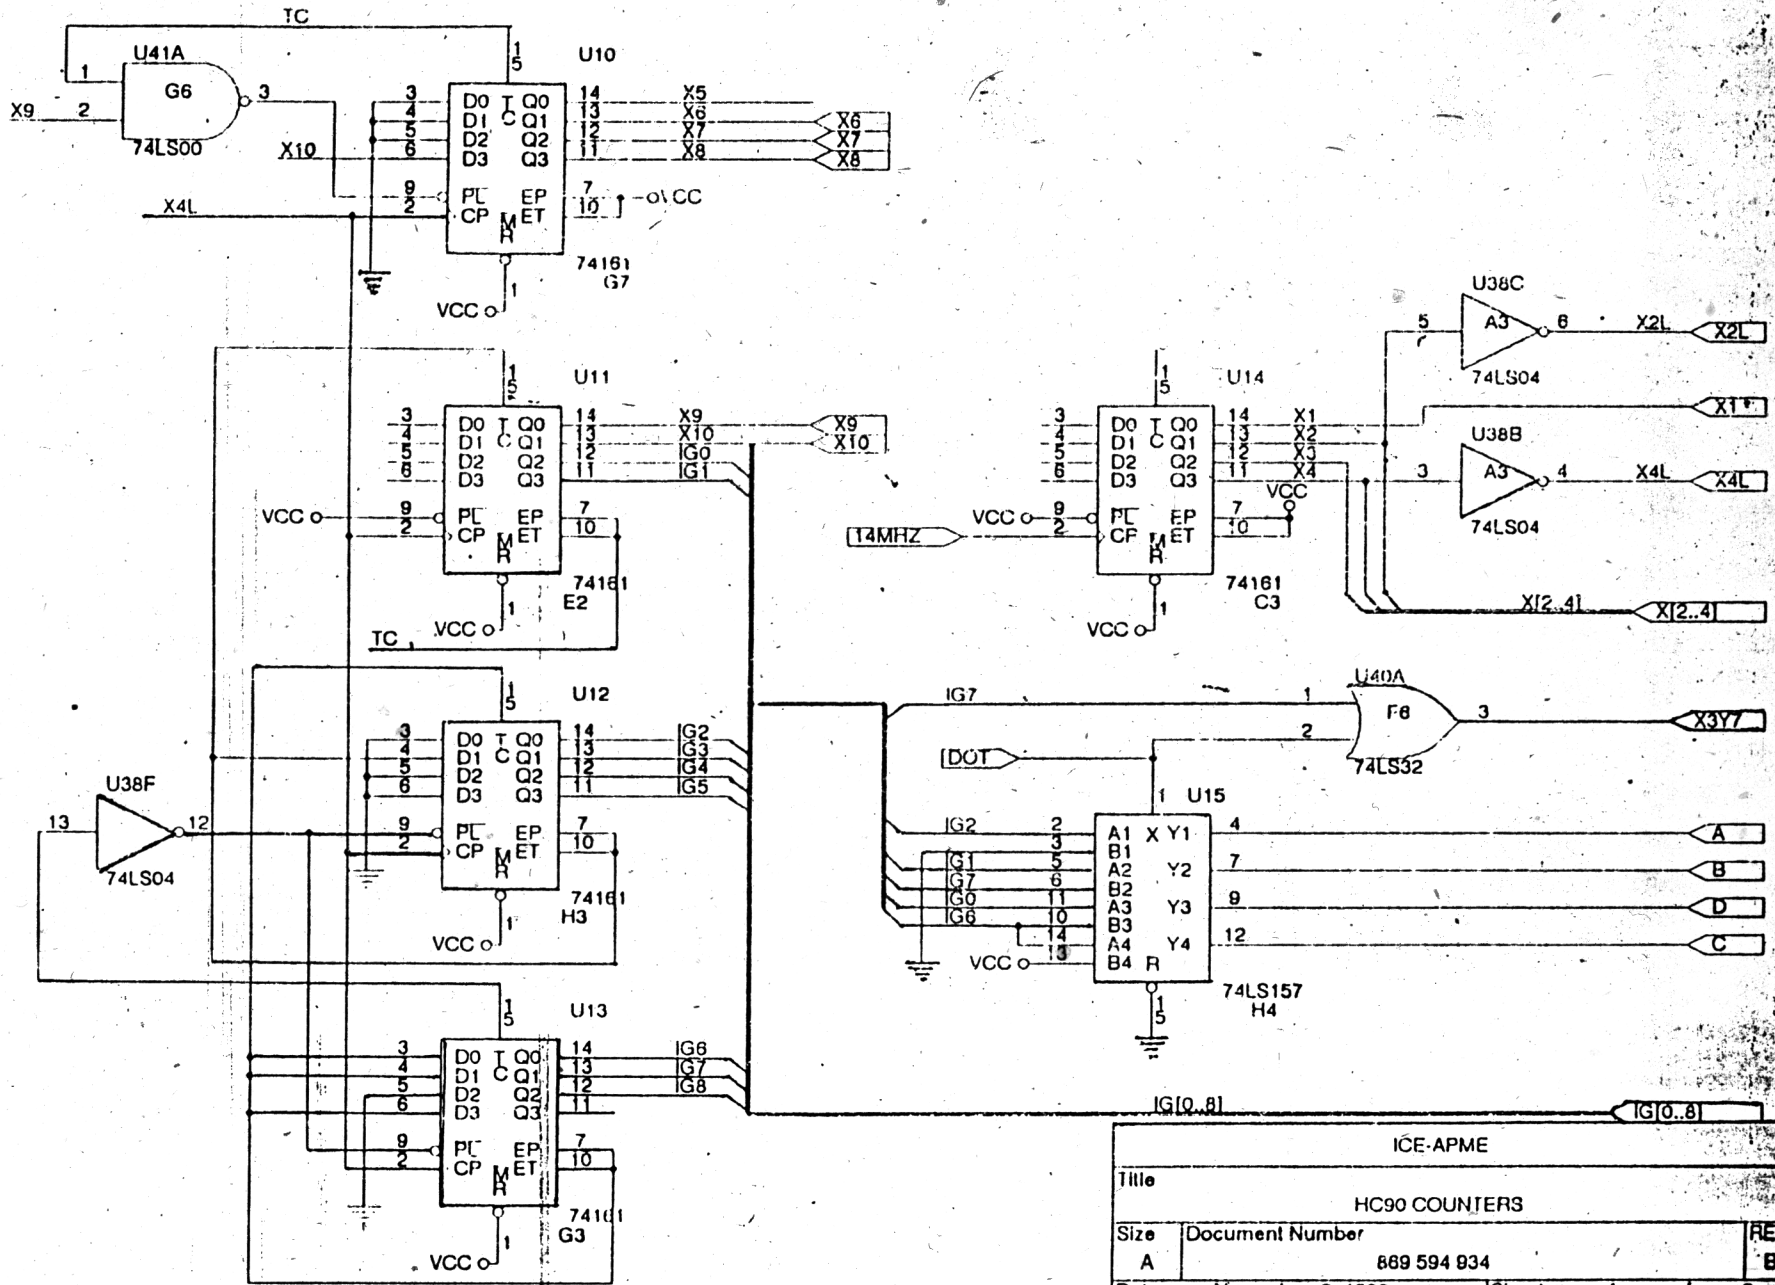

ICE - APME		
Title		
HC90 MEMORY SELECTION		
Size	Document Number	REV
A	869 594 934	B
Date:	November 12, 1990	Sheet 2 of 9

ICE-APME		
Title HC90 ADDRESS MULTIPLEXING		
Size A	Document Number 889 894 934	REV B
Date: November 9, 1990	Sheet 3	of 9

ICE-APME		
Title		
HC90 COUNTERS		
Size	Document Number	REV
A	869 594 934	B
Date:	November 9, 1990	Sheet 4 of 9

ICE-APME		
Title		
HC90 SYNCRO		
Size	Document Number	REV
A	869 594 934	B
Date:	November 9, 1990	Sheet 5 of 9

ICE-APME		RE B
Title		
HC90 RGB		6 of 9
Size	Document Number	
A	869594934	
Date:	November 9, 1990	Sheet

ICE - APME		
Title		
HC90 CLOCKS		
Size	Document Number	REV
A	869 594 934	B
Date:	November 12, 1990	Sheet 7 of 9

ICE-APME		
Title		
HC 90 RAM		
Size	Document Number	REV
A	869 594 934	B
Date:	November 9, 1990	Sheet 8 of 9

ICE - APME		
Title		
HC90 CONNECTORS		
Size	Document Number	REV
A	869 594 934	B
Date:	November 12, 1990	Sheet 9 of 9