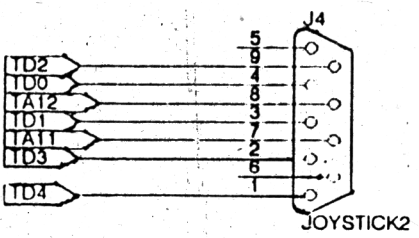

ICE-APME		
Title		
HC90 COUNTERS		
Size	Document Number	REV
A	869 594 934	B
Date:	November 9, 1990	Sheet 4 of 9

ICE-APME		
Title		
HC90 SYNCRO		
Size	Document Number	REV
A	869 594 934	B
Date:	November 9, 1990	Sheet 5 of 9

ICE-APME		RE B
Title		
HC90 RGB		6 of 9
Size	Document Number	
A	869594934	
Date:	November 9, 1990	Sheet

ICE - APME		
Title		
HC90 CLOCKS		
Size	Document Number	REV
A	869 594 934	B
Date:	November 12, 1990	Sheet 7 of 9

ICE-APME		
Title		
HC 90 RAM		
Size	Document Number	REV
A	869 594 934	B
Date:	November 9, 1990	Sheet 8 of 9

ICE - APME		
Title		
HC90 CONNECTORS		
Size	Document Number	REV
A	869 594 934	B
Date:	November 12, 1990	Sheet 9 of 9