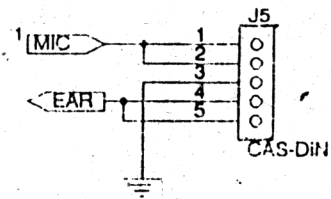

ICE-APME		RE B
Title		
HC90 RGB		6 of 9
Size	Document Number	
A	869594934	
Date:	November 9, 1990	Sheet

ICE - APME		
Title		
HC90 CLOCKS		
Size	Document Number	REV
A	869 594 934	B
Date:	November 12, 1990	Sheet 7 of 9

ICE-APME		
Title		
HC 90 RAM		
Size	Document Number	REV
A	869 594 934	B
Date:	November 9, 1990	Sheet 8 of 9

ICE - APME		
Title		
HC90 CONNECTORS		
Size	Document Number	REV
A	869 594 934	B
Date:	November 12, 1990	Sheet 9 of 9