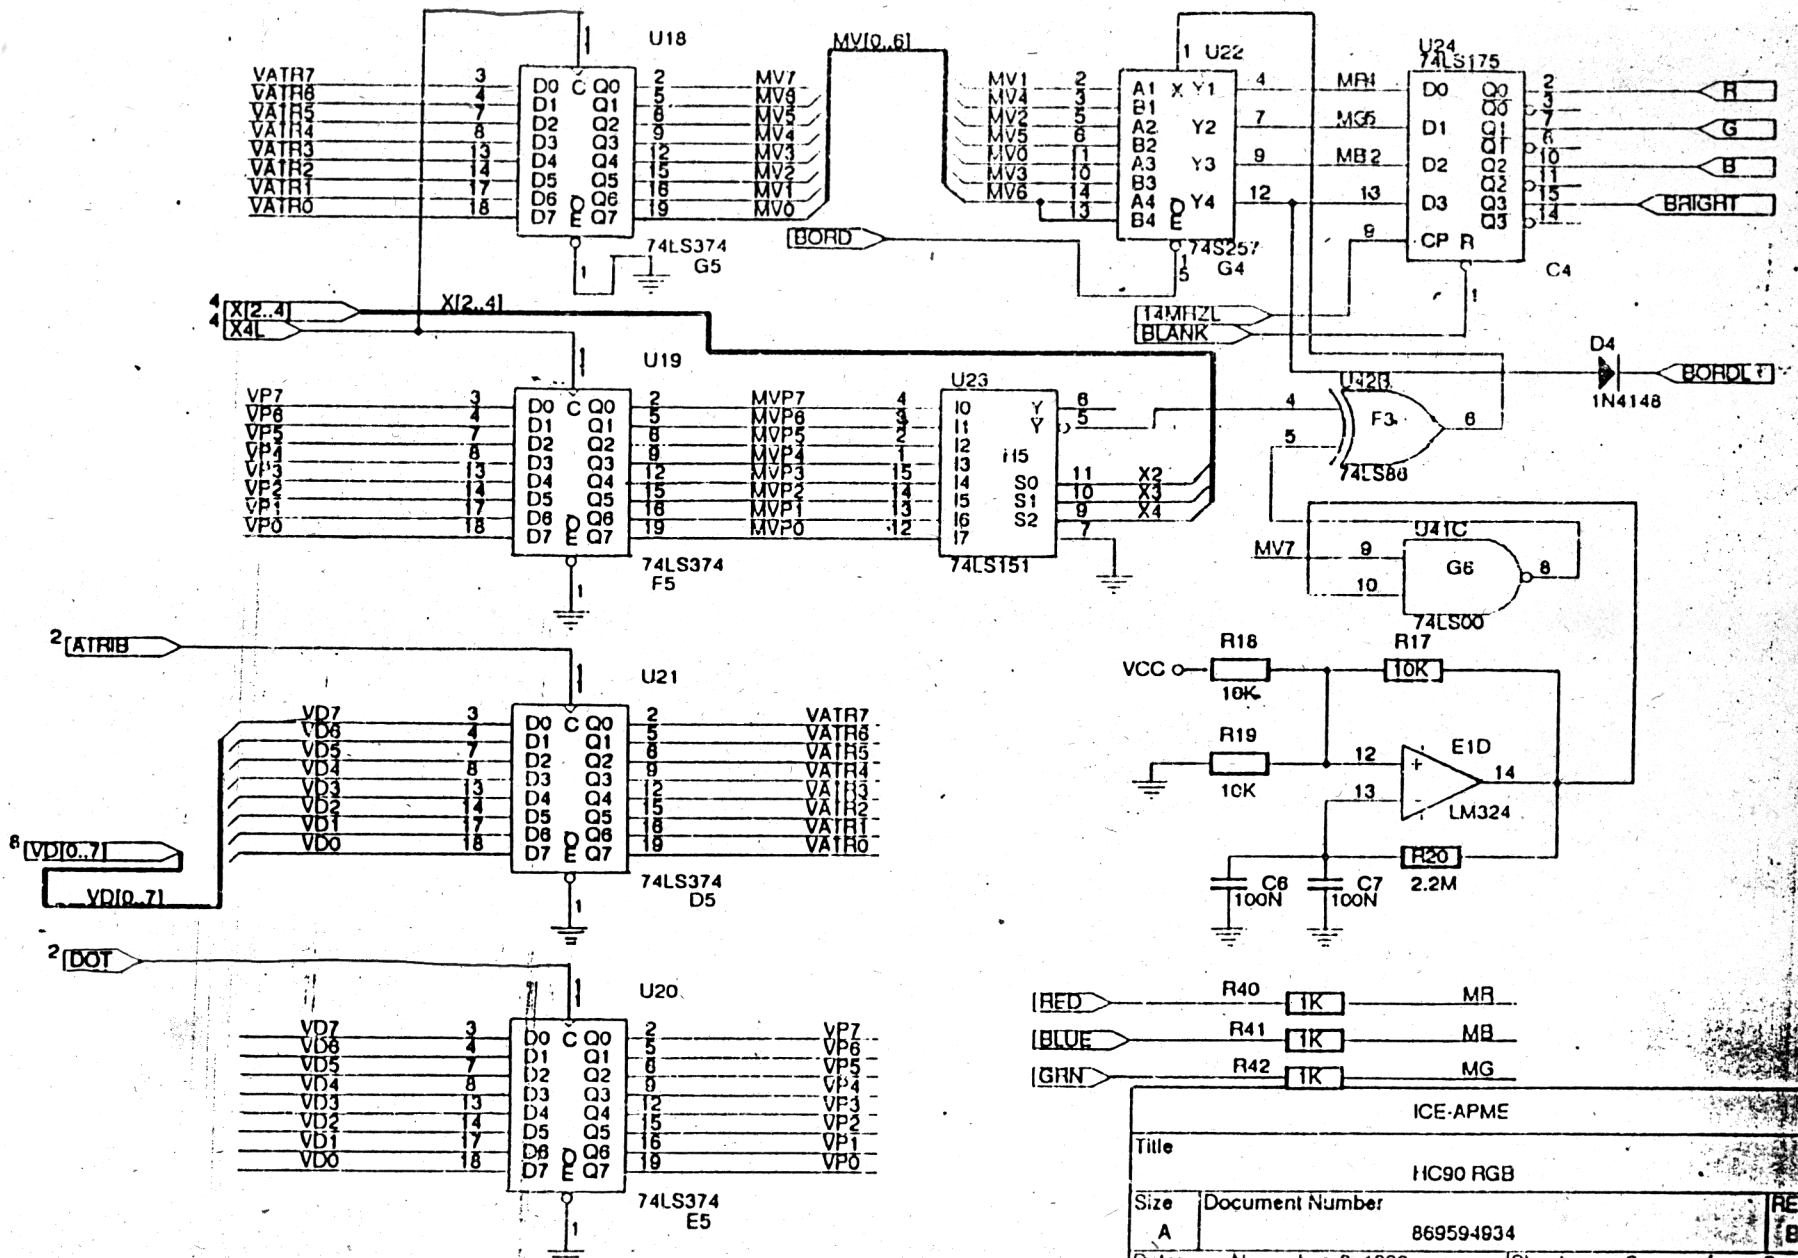

ICE - APME		
Title		
HC90 MEMORY SELECTION		
Size	Document Number	REV
A	869 594 934	B
Date:	November 12, 1990	Sheet 2 of 9

ICE-APME		
Title HC90 ADDRESS MULTIPLEXING		
Size A	Document Number 889 894 934	REV B
Date: November 9, 1990	Sheet 3	of 9

ICE-APME		
Title		
HC90 COUNTERS		
Size	Document Number	REV
A	869 594 934	B
Date:	November 9, 1990	Sheet 4 of 9

ICE-APME		
Title		
HC90 SYNCRO		
Size	Document Number	REV
A	869 594 934	B
Date:	November 9, 1990	Sheet 5 of 9

ICE-APME		RE B
Title		
HC90 RGB		6 of 9
Size	Document Number	
A	869594934	
Date:	November 9, 1990	Sheet

ICE - APME		
Title		
HC90 CLOCKS		
Size	Document Number	REV
A	869 594 934	B
Date:	November 12, 1990	Sheet 7 of 9

ICE-APME		
Title		
HC 90 RAM		
Size	Document Number	REV
A	869 594 934	B
Date:	November 9, 1990	Sheet 8 of 9

ICE - APME		
Title		
HC90 CONNECTORS		
Size	Document Number	REV
A	869 594 934	B
Date:	November 12, 1990	Sheet 9 of 9