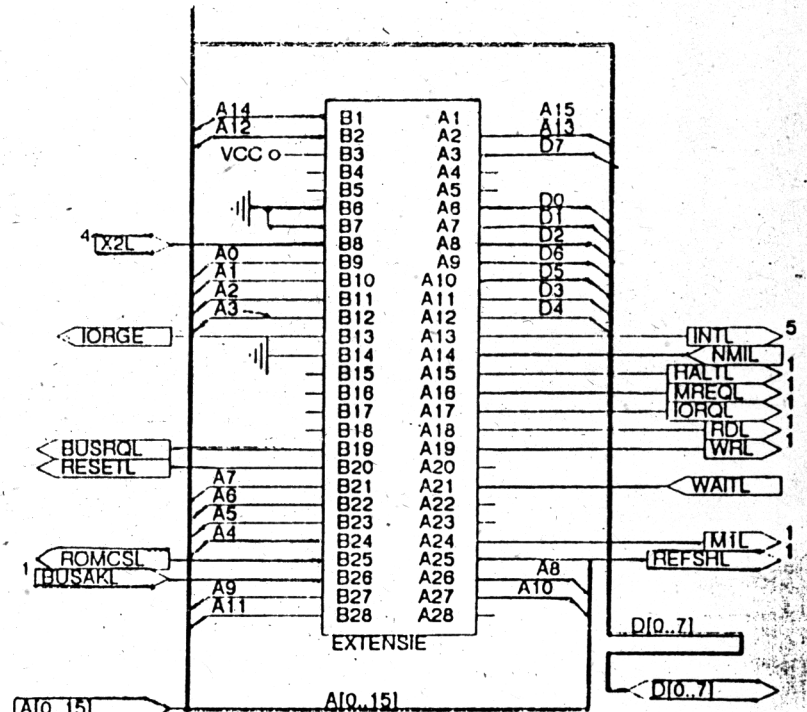

ICE-APME		
Title		
HC90 COUNTERS		
Size	Document Number	REV
A	869 594 934	B
Date:	November 9, 1990	Sheet 4 of 9

ICE-APME		
Title		
HC90 SYNCRO		
Size	Document Number	REV
A	869 594 934	B
Date:	November 9, 1990	Sheet 5 of 9

ICE-APME		RE B
Title		
HC90 RGB		6 of 9
Size	Document Number	
A	869594934	
Date:	November 9, 1990	Sheet

ICE - APME		
Title		
HC90 CLOCKS		
Size	Document Number	REV
A	869 594 934	B
Date:	November 12, 1990	Sheet 7 of 9

ICE-APME		
Title		
HC 90 RAM		
Size	Document Number	REV
A	869 594 934	B
Date:	November 9, 1990	Sheet 8 of 9

ICE - APME		
Title		
HC90 CONNECTORS		
Size	Document Number	REV
A	869 594 934	B
Date:	November 12, 1990	Sheet 9 of 9