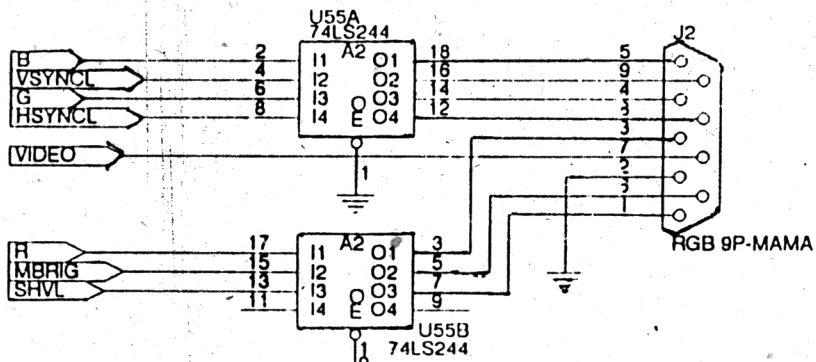

ICE-APME		
Title		
HC90 COUNTERS		
Size	Document Number	REV
A	869 594 934	B
Date:	November 9, 1990	Sheet 4 of 9

ICE-APME		
Title		
HC90 SYNCRO		
Size	Document Number	REV
A	869 594 934	B
Date:	November 9, 1990	Sheet 5 of 9

ICE-APME		RE B
Title		
HC90 RGB		6 of 9
Size	Document Number	
A	869594934	
Date:	November 9, 1990	Sheet

ICE - APME		
Title		
HC90 CLOCKS		
Size	Document Number	REV
A	869 594 934	B
Date:	November 12, 1990	Sheet 7 of 9

ICE-APME		
Title		
HC 90 RAM		
Size	Document Number	REV
A	869 594 934	B
Date:	November 9, 1990	Sheet 8 of 9

ICE - APME		
Title		
HC90 CONNECTORS		
Size	Document Number	REV
A	869 594 934	B
Date:	November 12, 1990	Sheet 9 of 9