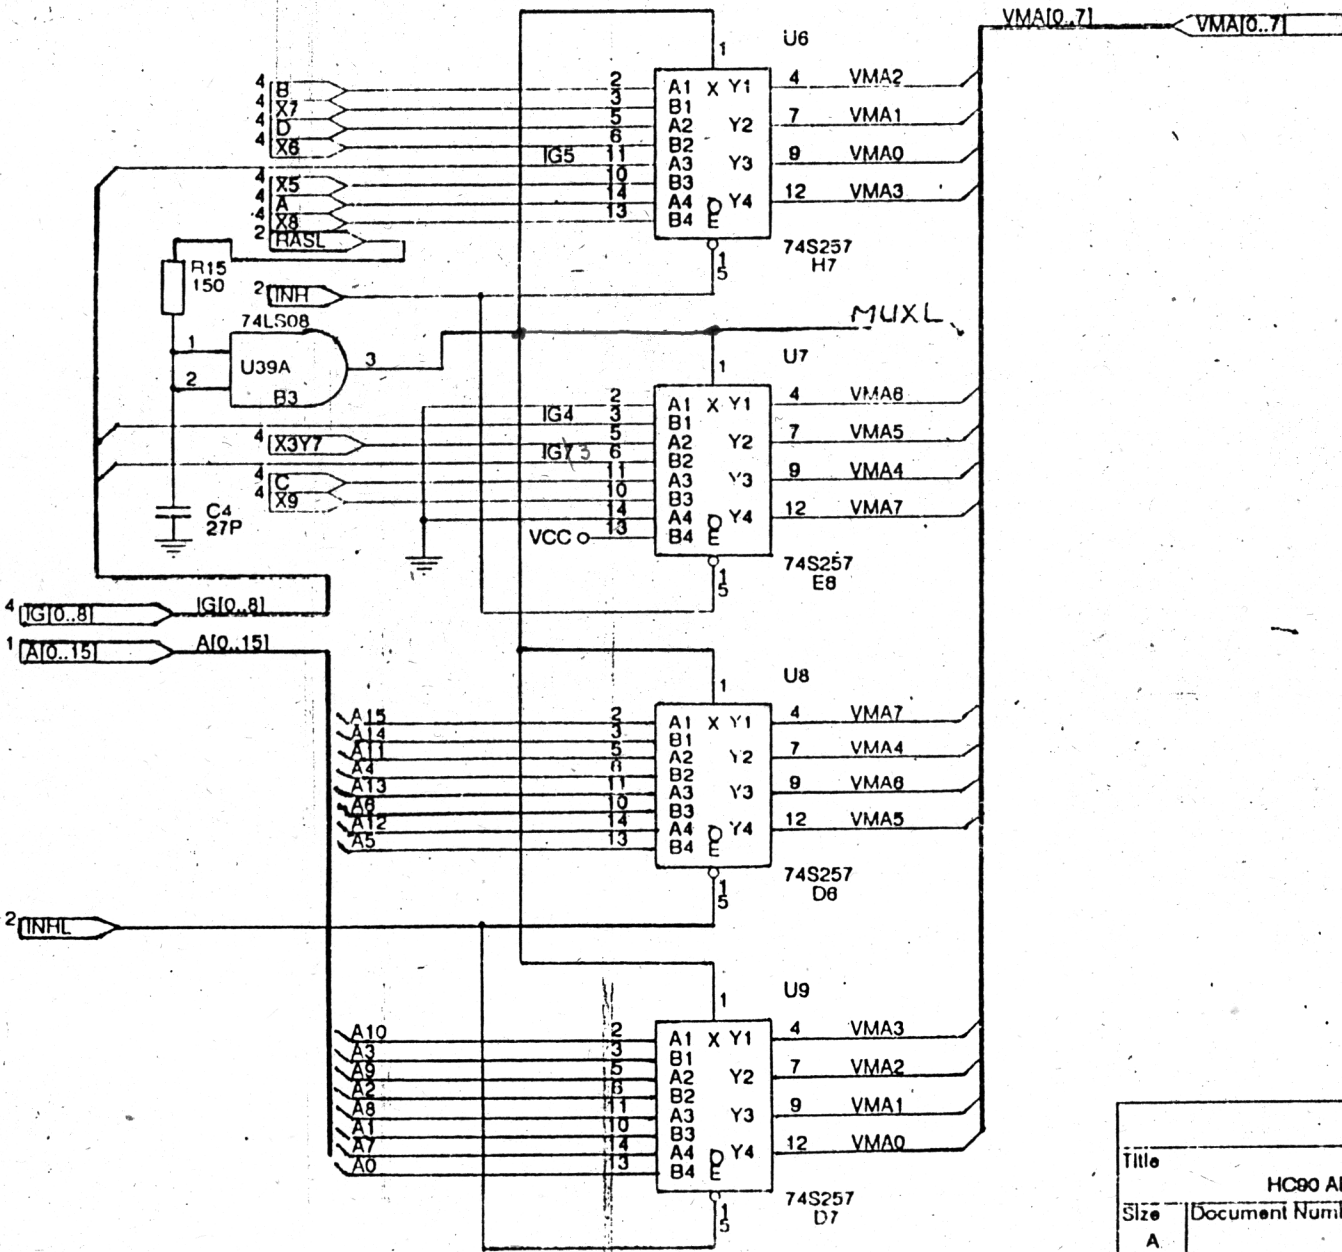

ICE - APME		
Title		
HC90 MEMORY SELECTION		
Size	Document Number	REV
A	869 594 934	B
Date:	November 12, 1990	Sheet 2 of 9

ICE-APME		
Title HC90 ADDRESS MULTIPLEXING		
Size A	Document Number 889 894 934	REV B
Date: November 9, 1990	Sheet 3	of 9

ICE-APME		
Title		
HC90 COUNTERS		
Size	Document Number	REV
A	869 594 934	B
Date:	November 9, 1990	Sheet 4 of 9

ICE-APME		
Title		
HC90 SYNCRO		
Size	Document Number	REV
A	869 594 934	B
Date:	November 9, 1990	Sheet 5 of 9

ICE-APME		RE B
Title		
HC90 RGB		6 of 9
Size	Document Number	
A	869594934	
Date:	November 9, 1990	Sheet

ICE - APME		
Title		
HC90 CLOCKS		
Size	Document Number	REV
A	869 594 934	B
Date:	November 12, 1990	Sheet 7 of 9

ICE-APME		
Title		
HC 90 RAM		
Size	Document Number	REV
A	869 594 934	B
Date:	November 9, 1990	Sheet 8 of 9

ICE - APME		
Title		
HC90 CONNECTORS		
Size	Document Number	REV
A	869 594 934	B
Date:	November 12, 1990	Sheet 9 of 9