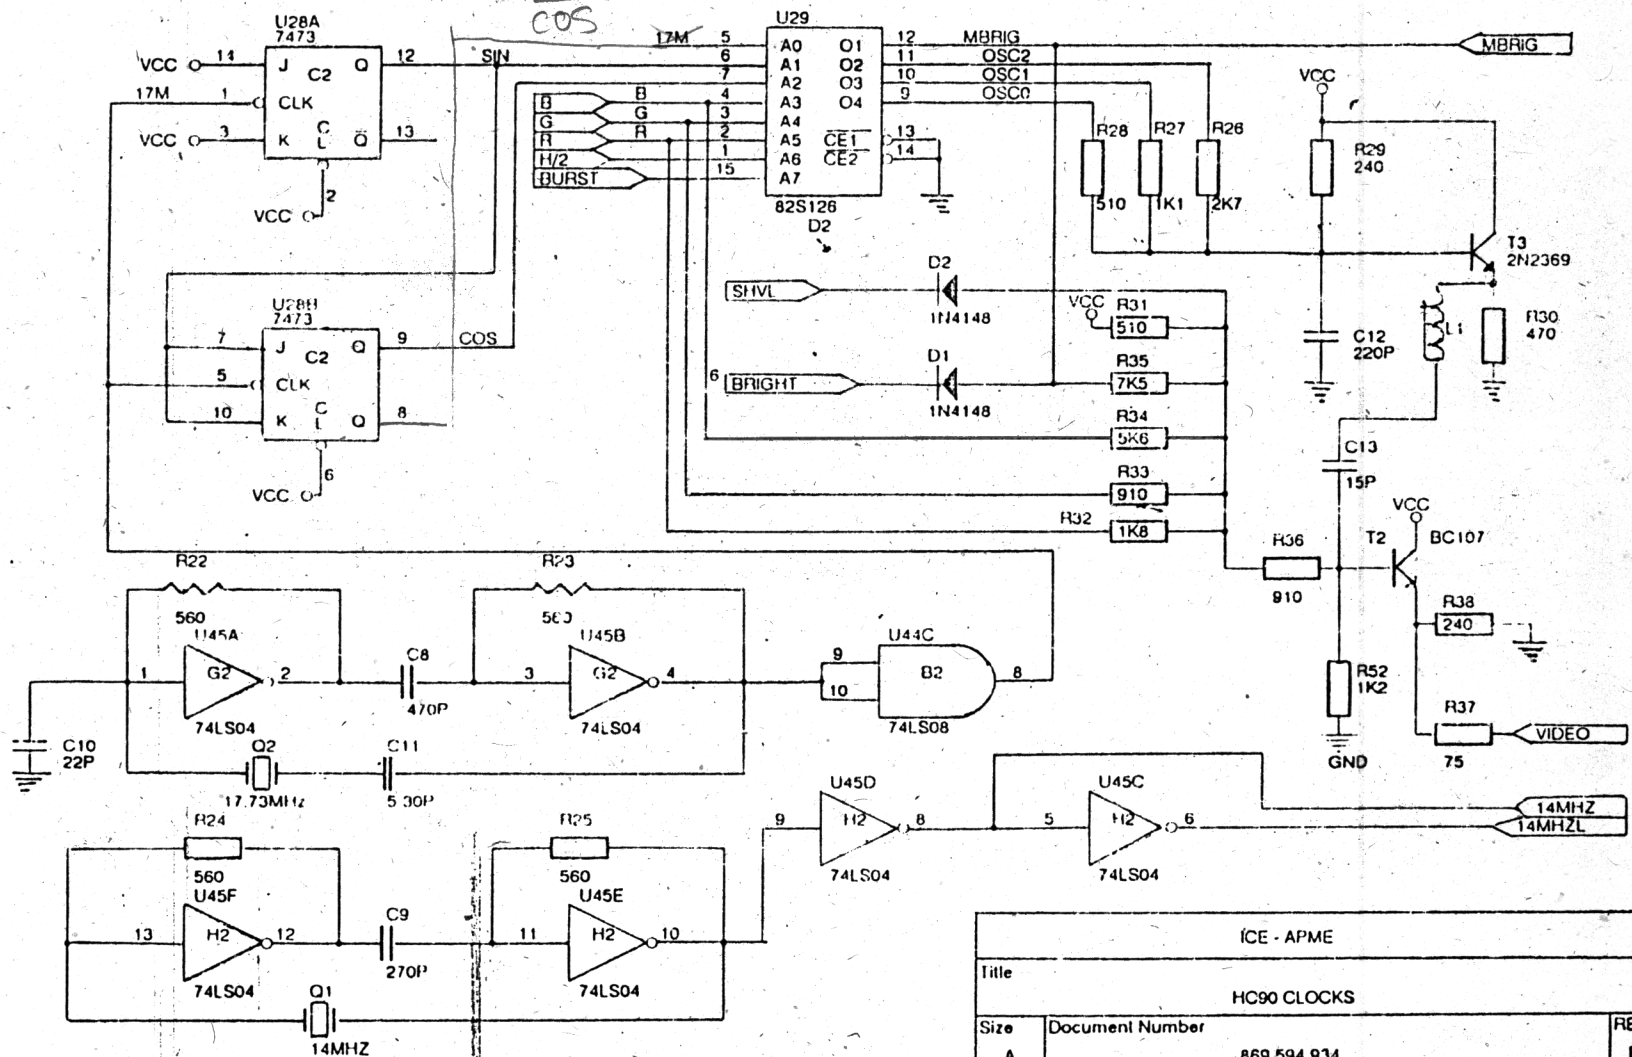

ICE - APME		
Title		
HC90 MEMORY SELECTION		
Size	Document Number	REV
A	869 594 934	B
Date:	November 12, 1990	Sheet 2 of 9

ICE-APME		
Title HC90 ADDRESS MULTIPLEXING		
Size A	Document Number 889 894 934	REV B
Date: November 9, 1990	Sheet 3	of 9

ICE-APME		
Title		
HC90 COUNTERS		
Size	Document Number	REV
A	869 594 934	B
Date:	November 9, 1990	Sheet 4 of 9

ICE-APME		
Title		
HC90 SYNCRO		
Size	Document Number	REV
A	869 594 934	B
Date:	November 9, 1990	Sheet 5 of 9

ICE-APME		RE B
Title		
HC90 RGB		6 of 9
Size	Document Number	
A	869594934	
Date:	November 9, 1990	Sheet

ICE - APME		
Title		
HC90 CLOCKS		
Size	Document Number	REV
A	869 594 934	B
Date:	November 12, 1990	Sheet 7 of 9

ICE-APME		
Title		
HC 90 RAM		
Size	Document Number	REV
A	869 594 934	B
Date:	November 9, 1990	Sheet 8 of 9

ICE - APME		
Title		
HC90 CONNECTORS		
Size	Document Number	REV
A	869 594 934	B
Date:	November 12, 1990	Sheet 9 of 9